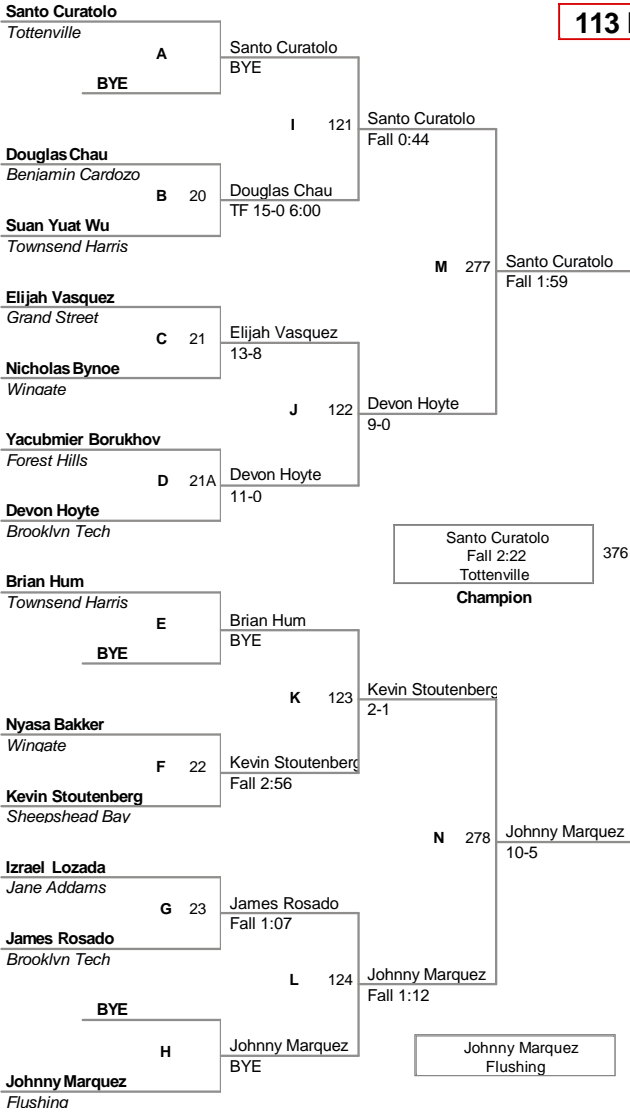

Petrides High School, Staten Island, NY				
Plc	Points	Team	CH	CONS
1	220	Brooklyn Tech	-	-
2	191	Wingate	-	-
3	143	Grand Street	-	-
4	94	Curtis	-	-
5	93.5	Tottenville	-	-
6	87	James Madison	-	-
7	58.5	New Utrecht	-	-
8	58	Franklin D Roosevelt	-	-
9	48	Martin Luther King	-	-
10	47	Canarsie	-	-
11	43.5	CSI	-	-
12	39.5	Abraham Lincoln	-	-
13	38	Townsend Harris	-	-
14	35	Francis Lewis	-	-
15	34.5	Springfield Gardens	-	-
16	33	William C Bryant	-	-
17	32	Sheepshead Bay	-	-
18	29	Harry S Truman	-	-
18	29	Long Island City	-	-
18	29	Port Richmond	-	-
21	28.5	Benjamin Cardozo	-	-
22	28	Flushing	-	-
23	27	Newtown	-	-
24	21	Alfred E Smith	-	-
25	20.5	John Browne	-	-
25	20.5	Stuyvesant	-	-
27	16	Mott Haven	-	-
28	15	George Washington	-	-
29	14	Erasmus Hall	-	-
30	10	Bronx Science	-	-
30	10	Forest Hills	-	-
32	9	New Dorp	-	-
33	8	Aviation	-	-
33	8	Thomas Edison	-	-
35	7	Herbert H Lehman	-	-
35	7	Hunter College	-	-
37	5	Bathgate	-	-
38	4	Grover Cleveland	-	-
38	4	Hillcrest	-	-
38	4	Information Technology	-	-
41	3	Beacon	-	-
42	1	Queens Vocational	-	-
43	0	AP Randolph	-	-
43	0	Applied Communication	-	-
43	0	Jane Addams	-	-
43	0	Midwood	-	-
43	0	Murry Bergtraum	-	-
43	0	Susan Wagner	-	-

Petrides High School, Staten Island, NY

Outstanding Wrestler - Santo Curatolo Tottenville 113Lbs

Most Pins Least Time - Armani Ellison Canarsie 4 pins in 18:55

99 Lbs

106 Lbs

2012 PSAL
HS

113 Lbs

2012 PSAL
HS