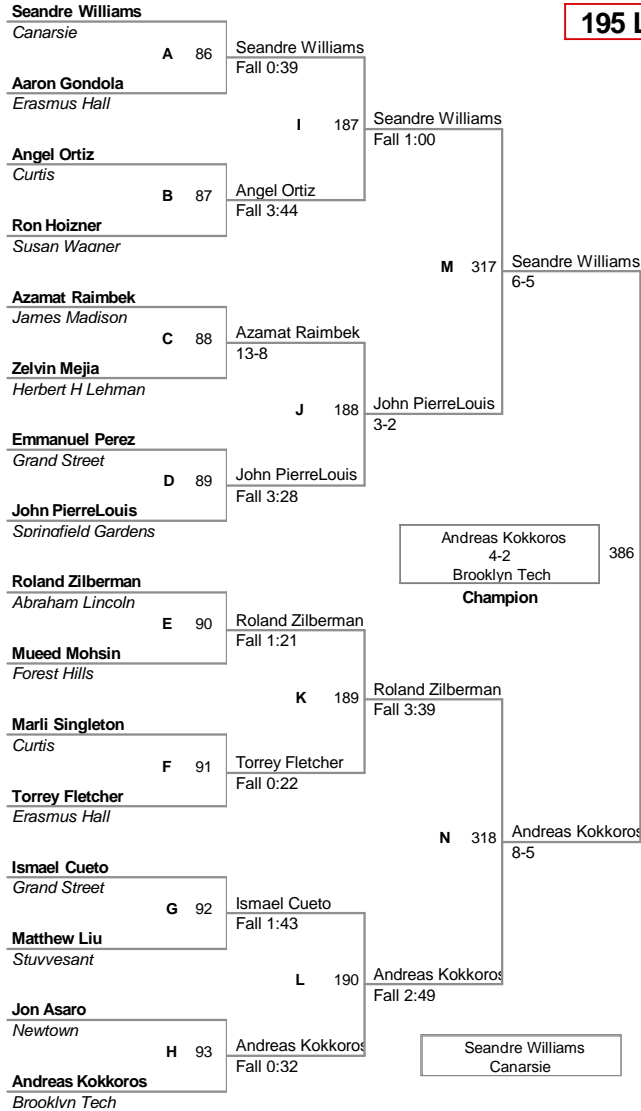

2012 PSAL
HS

195 Lbs