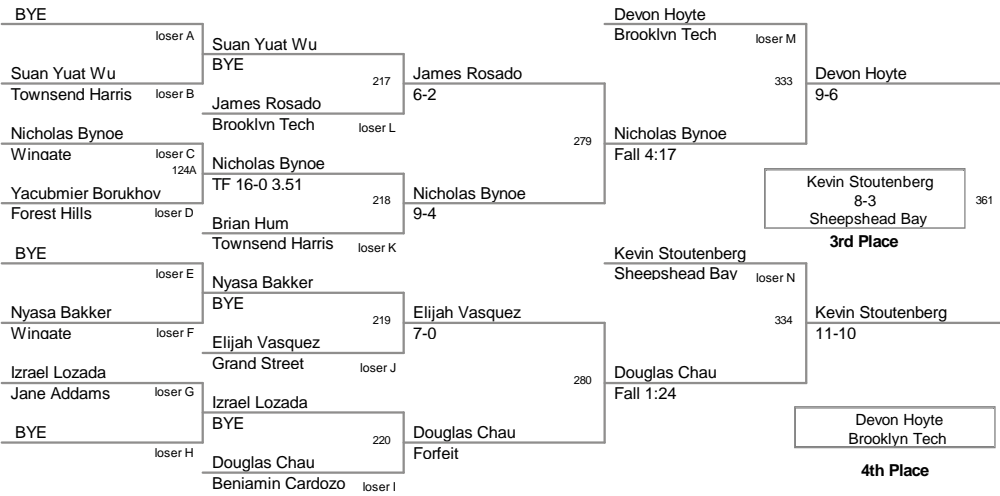

Petrides High School, Staten Island, NY

Outstanding Wrestler - Santo Curatolo Tottenville 113Lbs

Most Pins Least Time - Armani Ellison Canarsie 4 pins in 18:55

99 Lbs

106 Lbs

2012 PSAL
HS

113 Lbs

2012 PSAL
HS