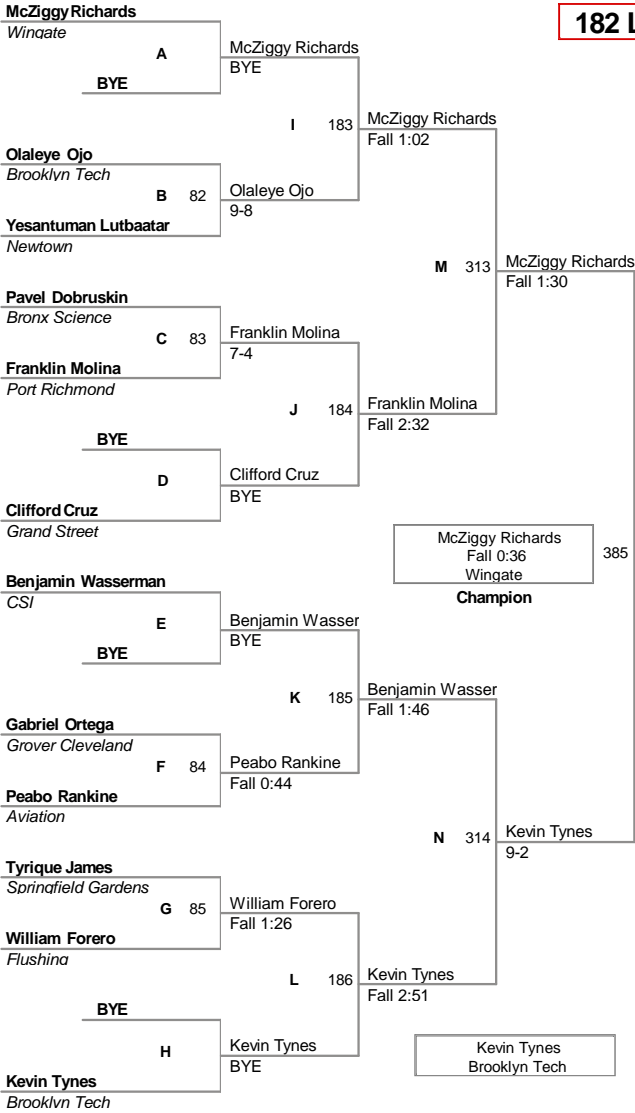

2012 PSAL
HS

182 Lbs