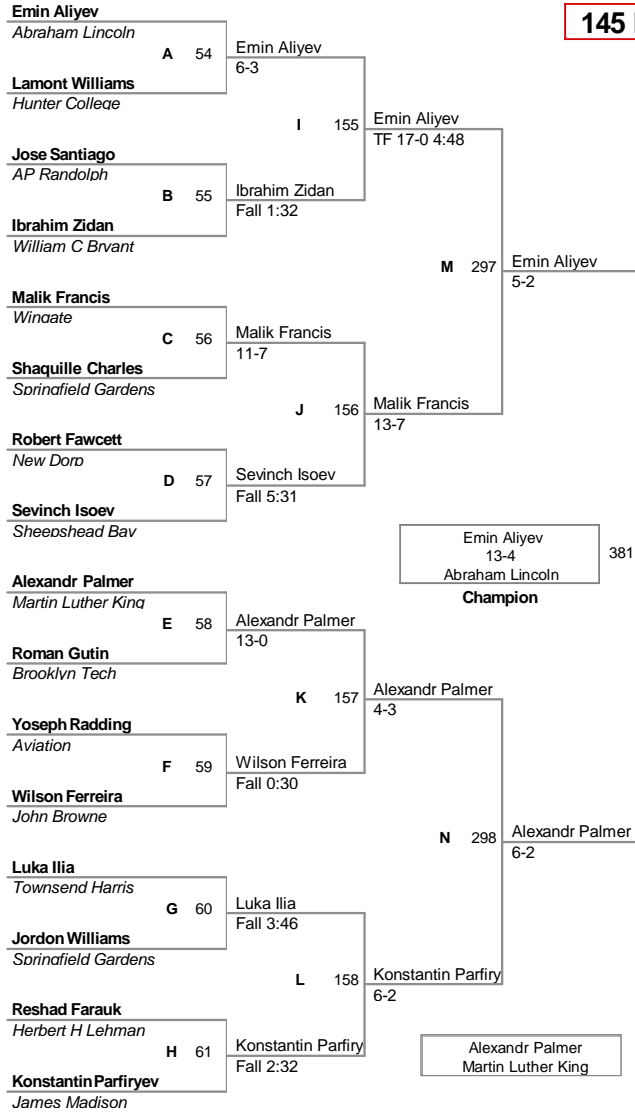

2012 PSAL
HS

145 Lbs