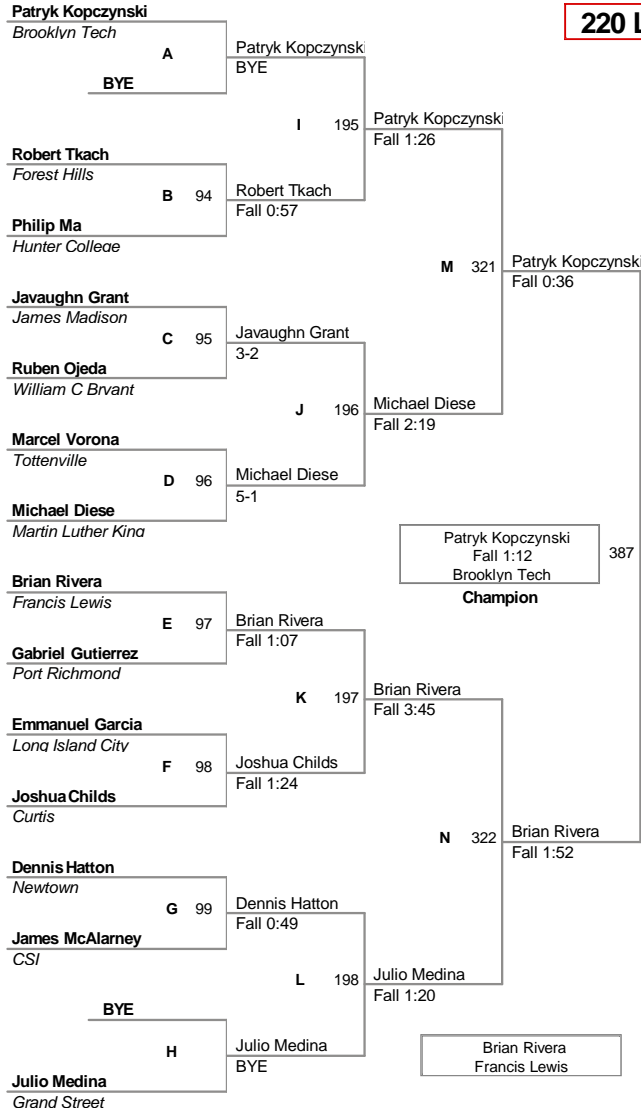

2012 PSAL
HS

220 Lbs