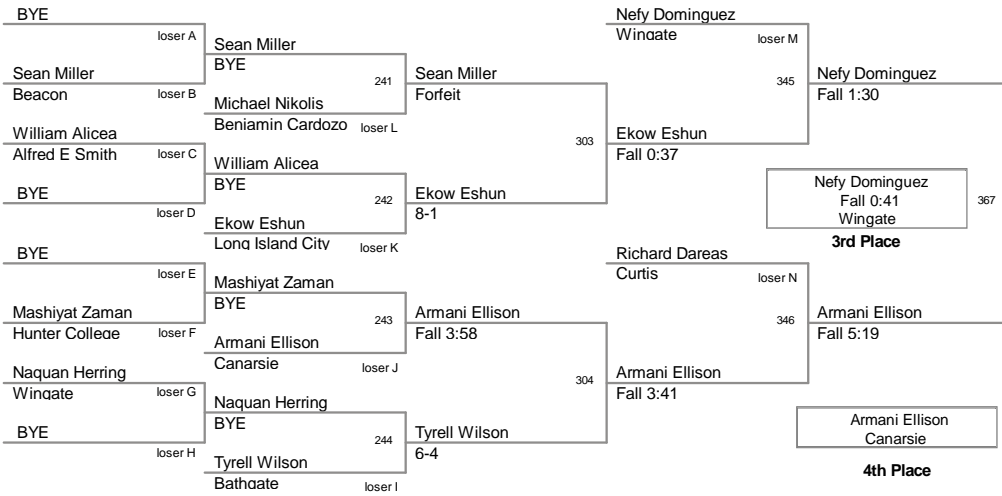

2012 PSAL
HS

152 Lbs