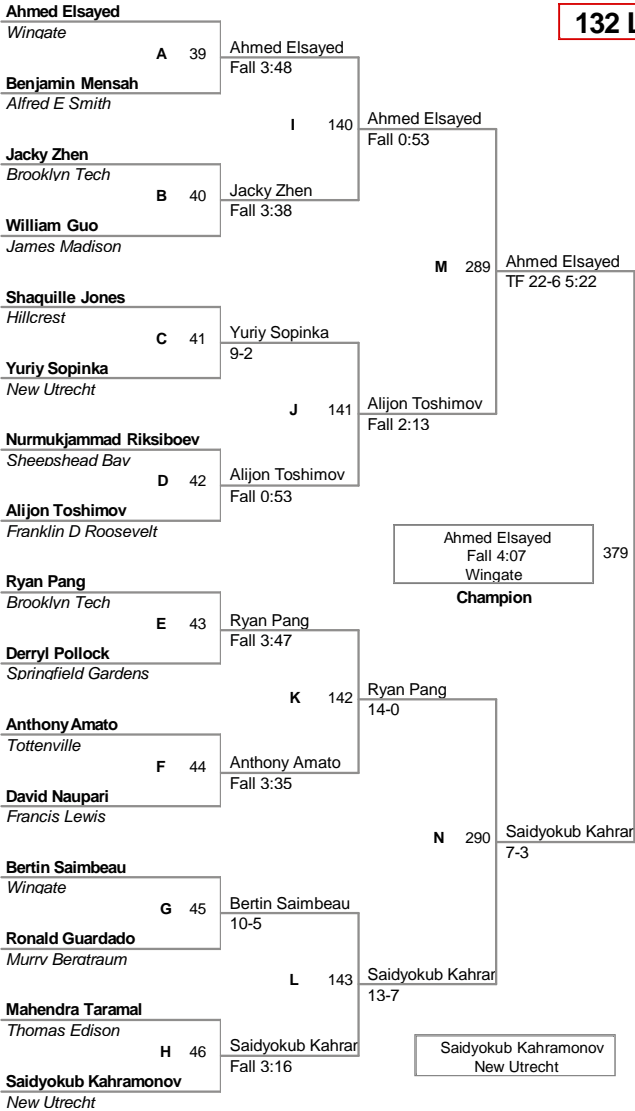

2012 PSAL
HS

132 Lbs