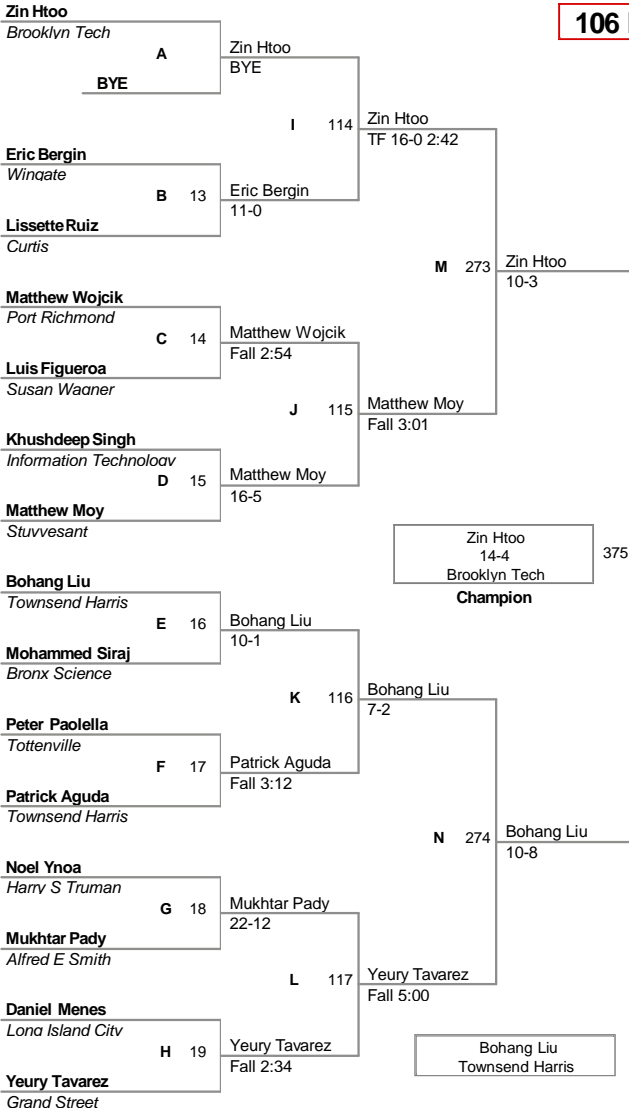

Petrides High School, Staten Island, NY				
Plc	Points	Team	CH	CONS
1	220	Brooklyn Tech	-	-
2	191	Wingate	-	-
3	143	Grand Street	-	-
4	94	Curtis	-	-
5	93.5	Tottenville	-	-
6	87	James Madison	-	-
7	58.5	New Utrecht	-	-
8	58	Franklin D Roosevelt	-	-
9	48	Martin Luther King	-	-
10	47	Canarsie	-	-
11	43.5	CSI	-	-
12	39.5	Abraham Lincoln	-	-
13	38	Townsend Harris	-	-
14	35	Francis Lewis	-	-
15	34.5	Springfield Gardens	-	-
16	33	William C Bryant	-	-
17	32	Sheepshead Bay	-	-
18	29	Harry S Truman	-	-
18	29	Long Island City	-	-
18	29	Port Richmond	-	-
21	28.5	Benjamin Cardozo	-	-
22	28	Flushing	-	-
23	27	Newtown	-	-
24	21	Alfred E Smith	-	-
25	20.5	John Browne	-	-
25	20.5	Stuyvesant	-	-
27	16	Mott Haven	-	-
28	15	George Washington	-	-
29	14	Erasmus Hall	-	-
30	10	Bronx Science	-	-
30	10	Forest Hills	-	-
32	9	New Dorp	-	-
33	8	Aviation	-	-
33	8	Thomas Edison	-	-
35	7	Herbert H Lehman	-	-
35	7	Hunter College	-	-
37	5	Bathgate	-	-
38	4	Grover Cleveland	-	-
38	4	Hillcrest	-	-
38	4	Information Technology	-	-
41	3	Beacon	-	-
42	1	Queens Vocational	-	-
43	0	AP Randolph	-	-
43	0	Applied Communication	-	-
43	0	Jane Addams	-	-
43	0	Midwood	-	-
43	0	Murry Bergtraum	-	-
43	0	Susan Wagner	-	-

Petrides High School, Staten Island, NY

Outstanding Wrestler - Santo Curatolo Tottenville 113Lbs

Most Pins Least Time - Armani Ellison Canarsie 4 pins in 18:55

99 Lbs

106 Lbs

2012 PSAL
HS

113 Lbs

2012 PSAL
HS