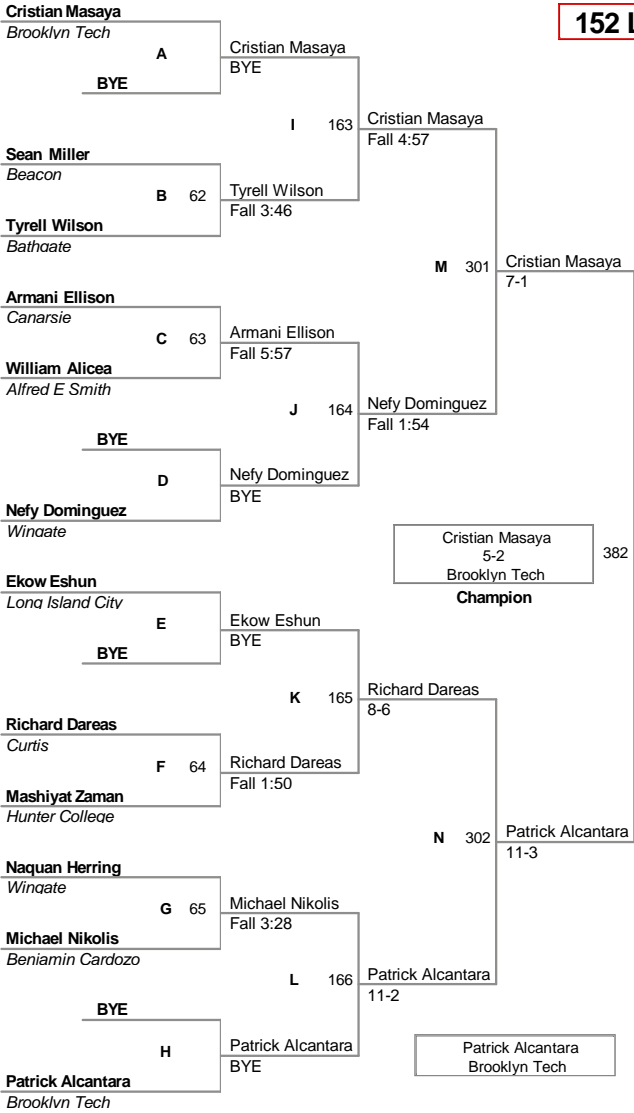

2012 PSAL
HS

152 Lbs