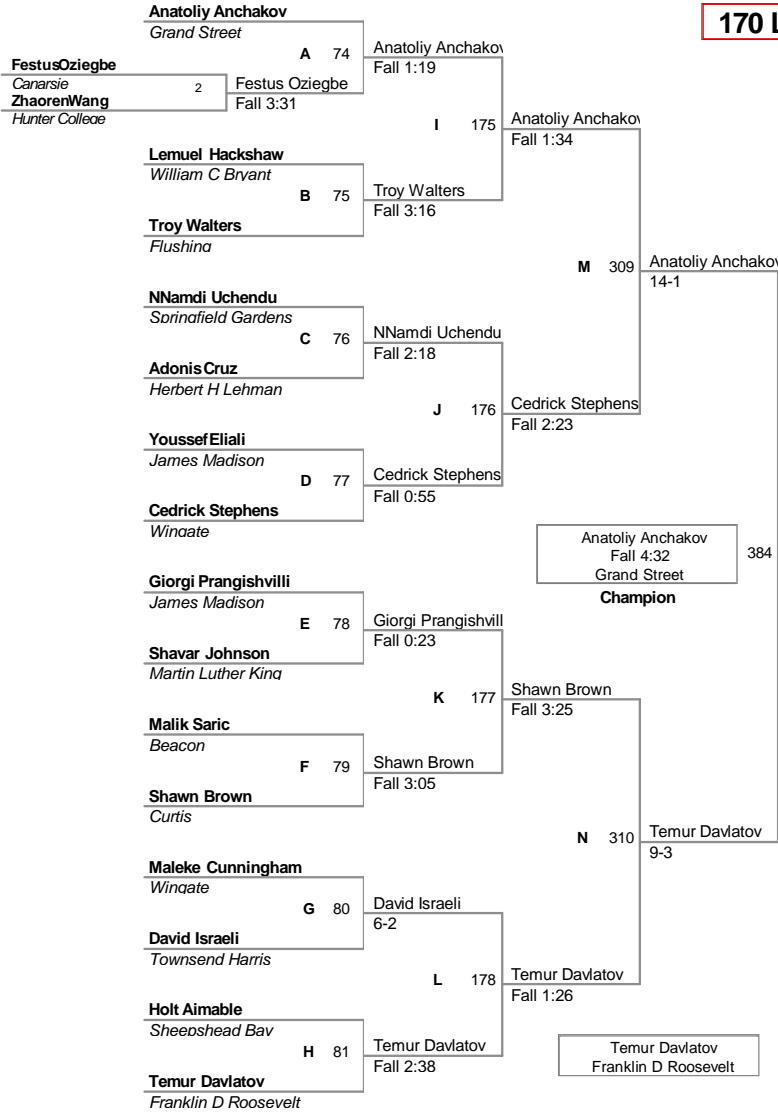

2012 PSAL
HS

170 Lbs