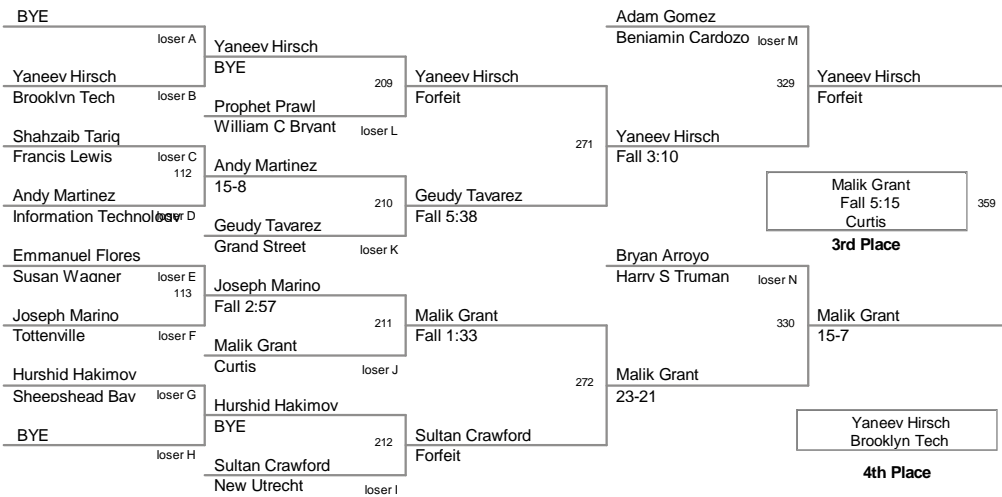

Petrides High School, Staten Island, NY				
Plc	Points	Team	CH	CONS
1	220	Brooklyn Tech	-	-
2	191	Wingate	-	-
3	143	Grand Street	-	-
4	94	Curtis	-	-
5	93.5	Tottenville	-	-
6	87	James Madison	-	-
7	58.5	New Utrecht	-	-
8	58	Franklin D Roosevelt	-	-
9	48	Martin Luther King	-	-
10	47	Canarsie	-	-
11	43.5	CSI	-	-
12	39.5	Abraham Lincoln	-	-
13	38	Townsend Harris	-	-
14	35	Francis Lewis	-	-
15	34.5	Springfield Gardens	-	-
16	33	William C Bryant	-	-
17	32	Sheepshead Bay	-	-
18	29	Harry S Truman	-	-
18	29	Long Island City	-	-
18	29	Port Richmond	-	-
21	28.5	Benjamin Cardozo	-	-
22	28	Flushing	-	-
23	27	Newtown	-	-
24	21	Alfred E Smith	-	-
25	20.5	John Browne	-	-
25	20.5	Stuyvesant	-	-
27	16	Mott Haven	-	-
28	15	George Washington	-	-
29	14	Erasmus Hall	-	-
30	10	Bronx Science	-	-
30	10	Forest Hills	-	-
32	9	New Dorp	-	-
33	8	Aviation	-	-
33	8	Thomas Edison	-	-
35	7	Herbert H Lehman	-	-
35	7	Hunter College	-	-
37	5	Bathgate	-	-
38	4	Grover Cleveland	-	-
38	4	Hillcrest	-	-
38	4	Information Technology	-	-
41	3	Beacon	-	-
42	1	Queens Vocational	-	-
43	0	AP Randolph	-	-
43	0	Applied Communication	-	-
43	0	Jane Addams	-	-
43	0	Midwood	-	-
43	0	Murry Bergtraum	-	-
43	0	Susan Wagner	-	-

Petrides High School, Staten Island, NY

Outstanding Wrestler - Santo Curatolo Tottenville 113Lbs

Most Pins Least Time - Armani Ellison Canarsie 4 pins in 18:55

99 Lbs

106 Lbs

2012 PSAL
HS

113 Lbs

2012 PSAL
HS