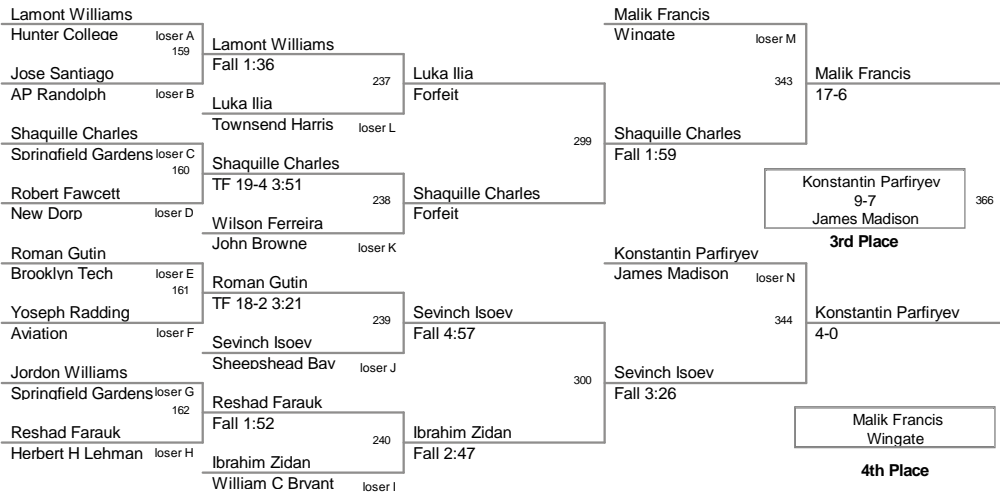

2012 PSAL
HS

145 Lbs