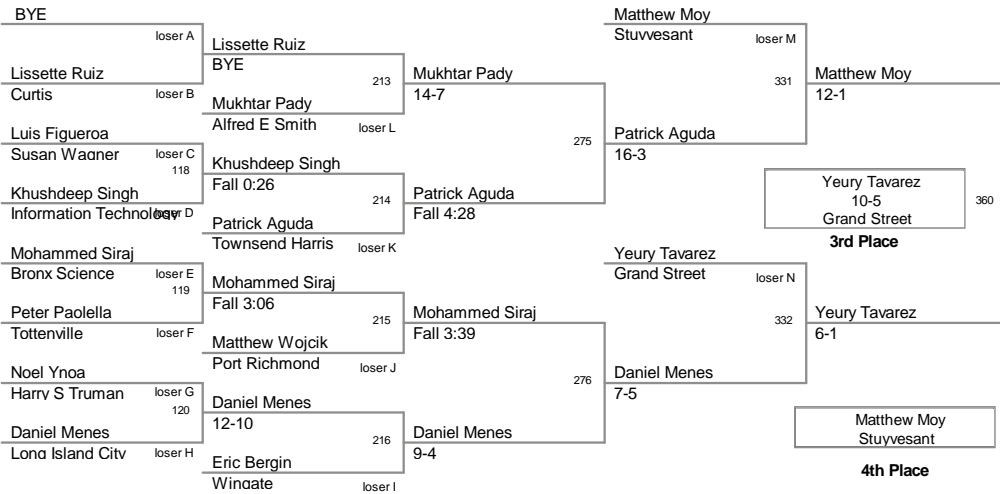

Petrides High School, Staten Island, NY

Outstanding Wrestler - Santo Curatolo Tottenville 113Lbs

Most Pins Least Time - Armani Ellison Canarsie 4 pins in 18:55

99 Lbs

106 Lbs

2012 PSAL
HS

113 Lbs

2012 PSAL
HS