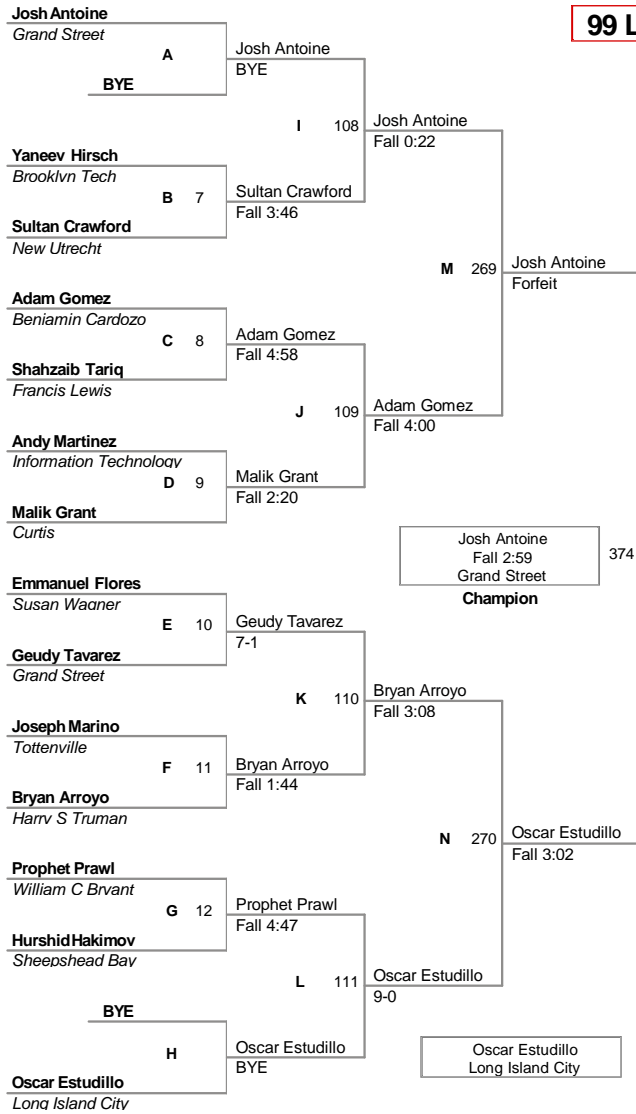

Petrides High School, Staten Island, NY				
Plc	Points	Team	CH	CONS
1	220	Brooklyn Tech	-	-
2	191	Wingate	-	-
3	143	Grand Street	-	-
4	94	Curtis	-	-
5	93.5	Tottenville	-	-
6	87	James Madison	-	-
7	58.5	New Utrecht	-	-
8	58	Franklin D Roosevelt	-	-
9	48	Martin Luther King	-	-
10	47	Canarsie	-	-
11	43.5	CSI	-	-
12	39.5	Abraham Lincoln	-	-
13	38	Townsend Harris	-	-
14	35	Francis Lewis	-	-
15	34.5	Springfield Gardens	-	-
16	33	William C Bryant	-	-
17	32	Sheepshead Bay	-	-
18	29	Harry S Truman	-	-
18	29	Long Island City	-	-
18	29	Port Richmond	-	-
21	28.5	Benjamin Cardozo	-	-
22	28	Flushing	-	-
23	27	Newtown	-	-
24	21	Alfred E Smith	-	-
25	20.5	John Browne	-	-
25	20.5	Stuyvesant	-	-
27	16	Mott Haven	-	-
28	15	George Washington	-	-
29	14	Erasmus Hall	-	-
30	10	Bronx Science	-	-
30	10	Forest Hills	-	-
32	9	New Dorp	-	-
33	8	Aviation	-	-
33	8	Thomas Edison	-	-
35	7	Herbert H Lehman	-	-
35	7	Hunter College	-	-
37	5	Bathgate	-	-
38	4	Grover Cleveland	-	-
38	4	Hillcrest	-	-
38	4	Information Technology	-	-
41	3	Beacon	-	-
42	1	Queens Vocational	-	-
43	0	AP Randolph	-	-
43	0	Applied Communication	-	-
43	0	Jane Addams	-	-
43	0	Midwood	-	-
43	0	Murry Bergtraum	-	-
43	0	Susan Wagner	-	-

Petrides High School, Staten Island, NY

Outstanding Wrestler - Santo Curatolo Tottenville 113Lbs

Most Pins Least Time - Armani Ellison Canarsie 4 pins in 18:55

99 Lbs

106 Lbs

2012 PSAL
HS

113 Lbs

2012 PSAL
HS