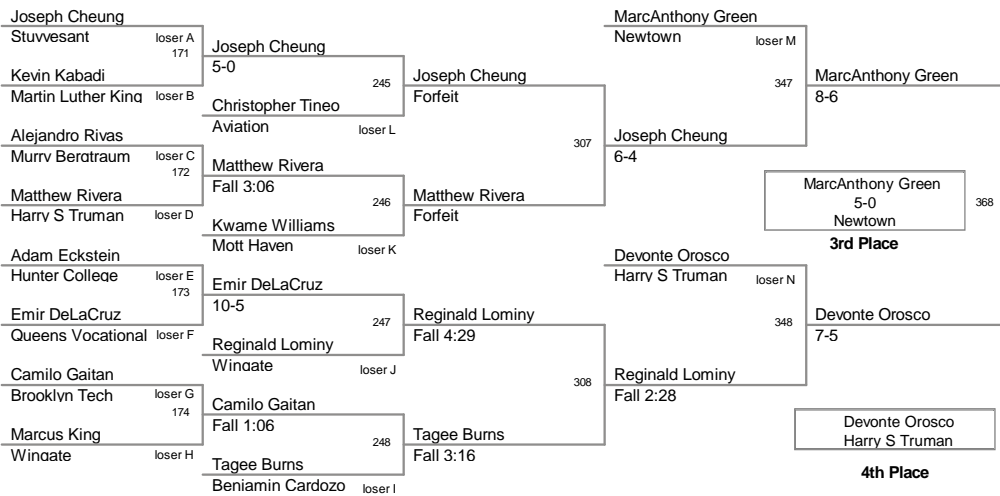

2012 PSAL
HS

160 Lbs