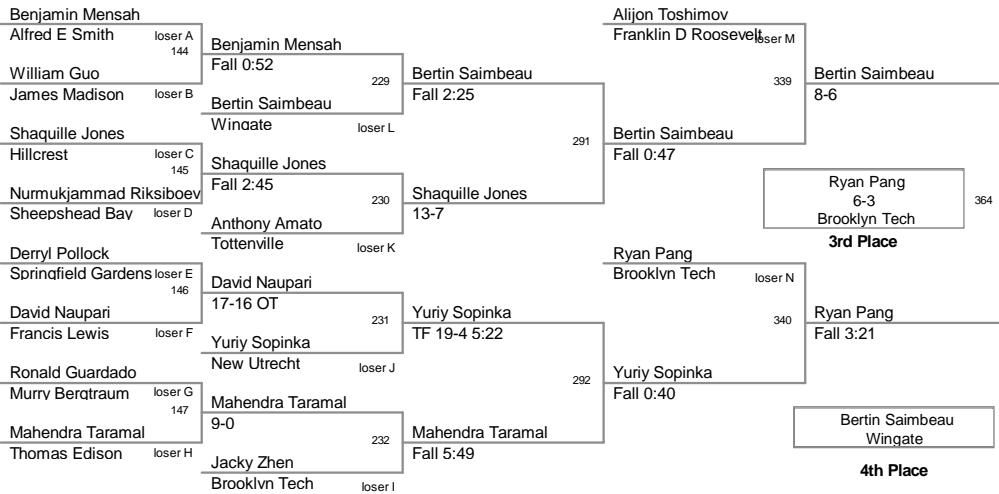

2012 PSAL
HS

132 Lbs