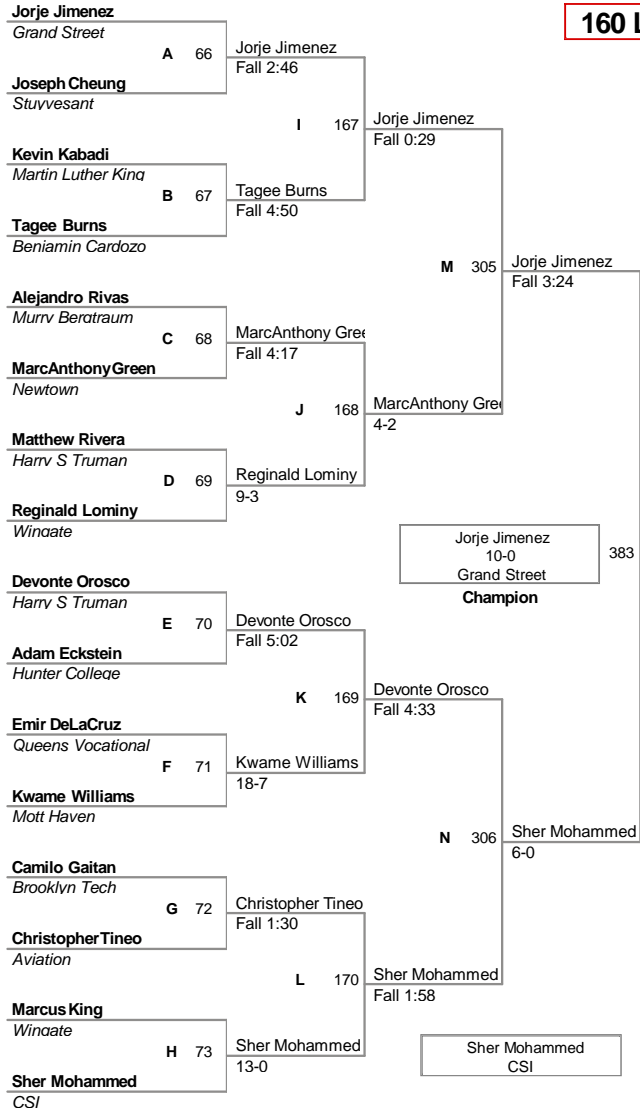

2012 PSAL
HS

160 Lbs