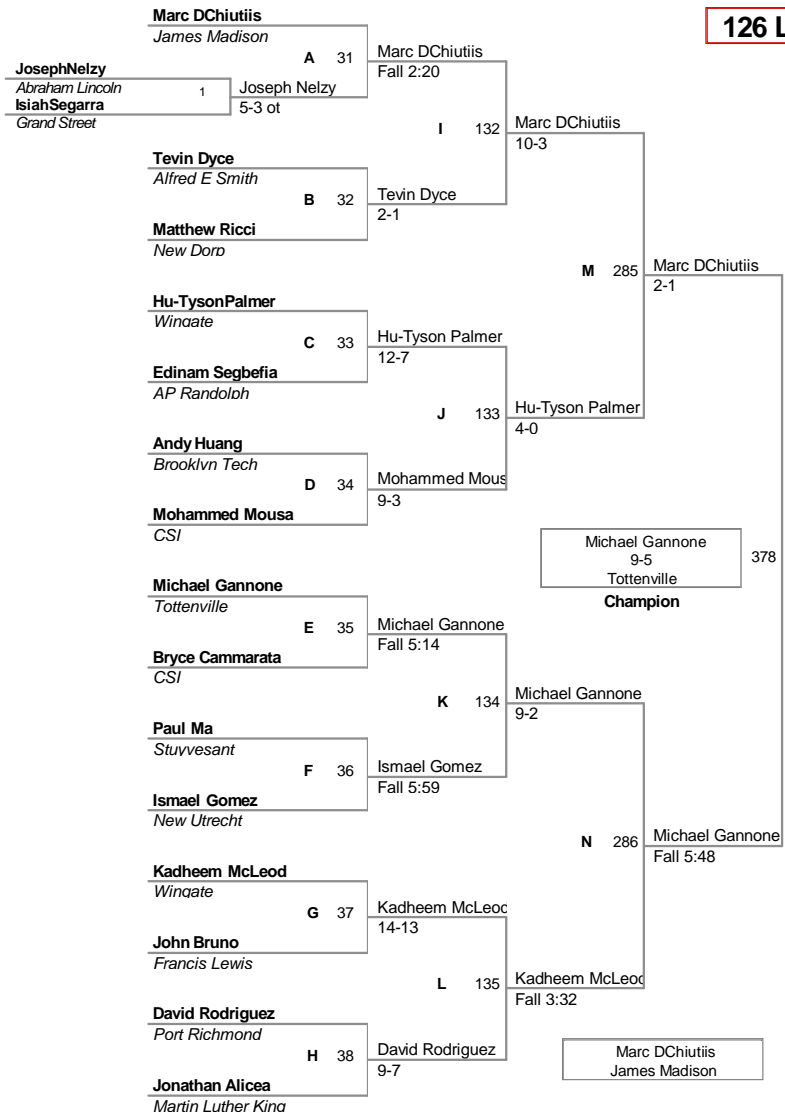

2012 PSAL
HS

126 Lbs