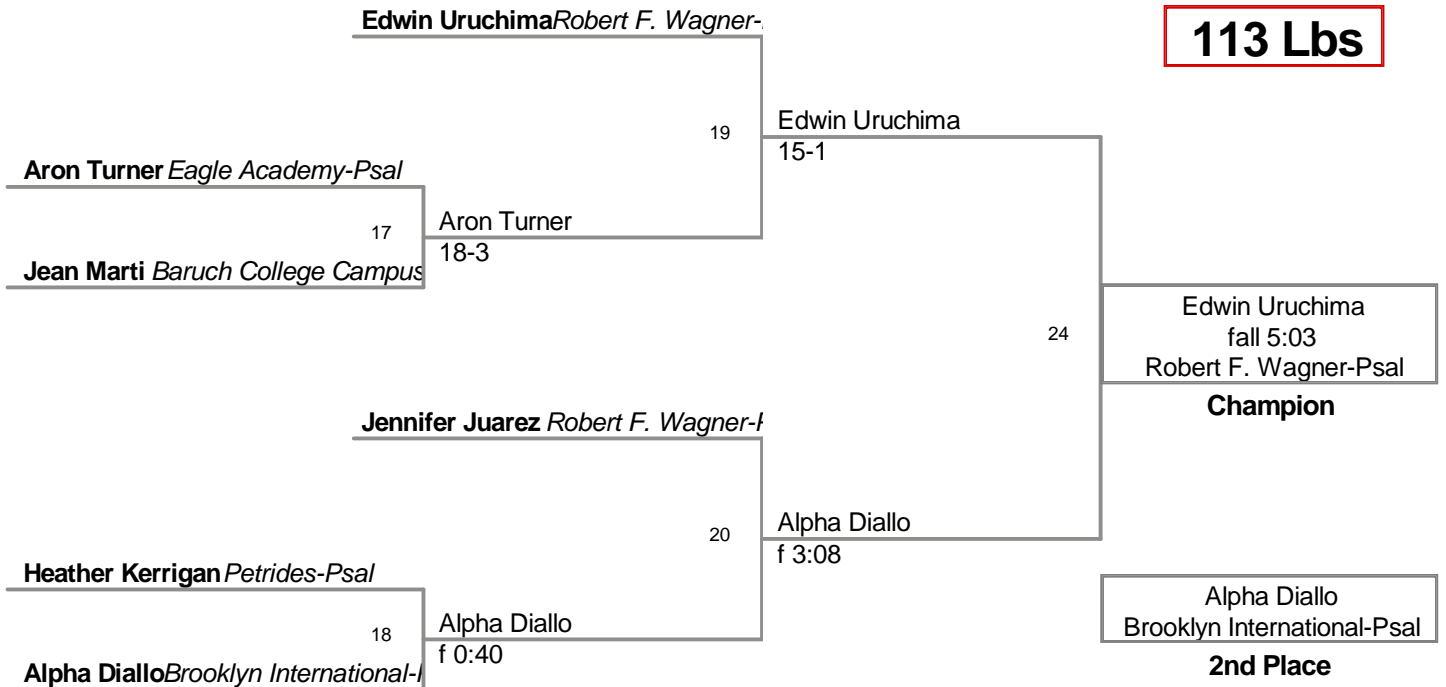

2012 PSAL D2
2012 PSAL D2 Division

113 Lbs