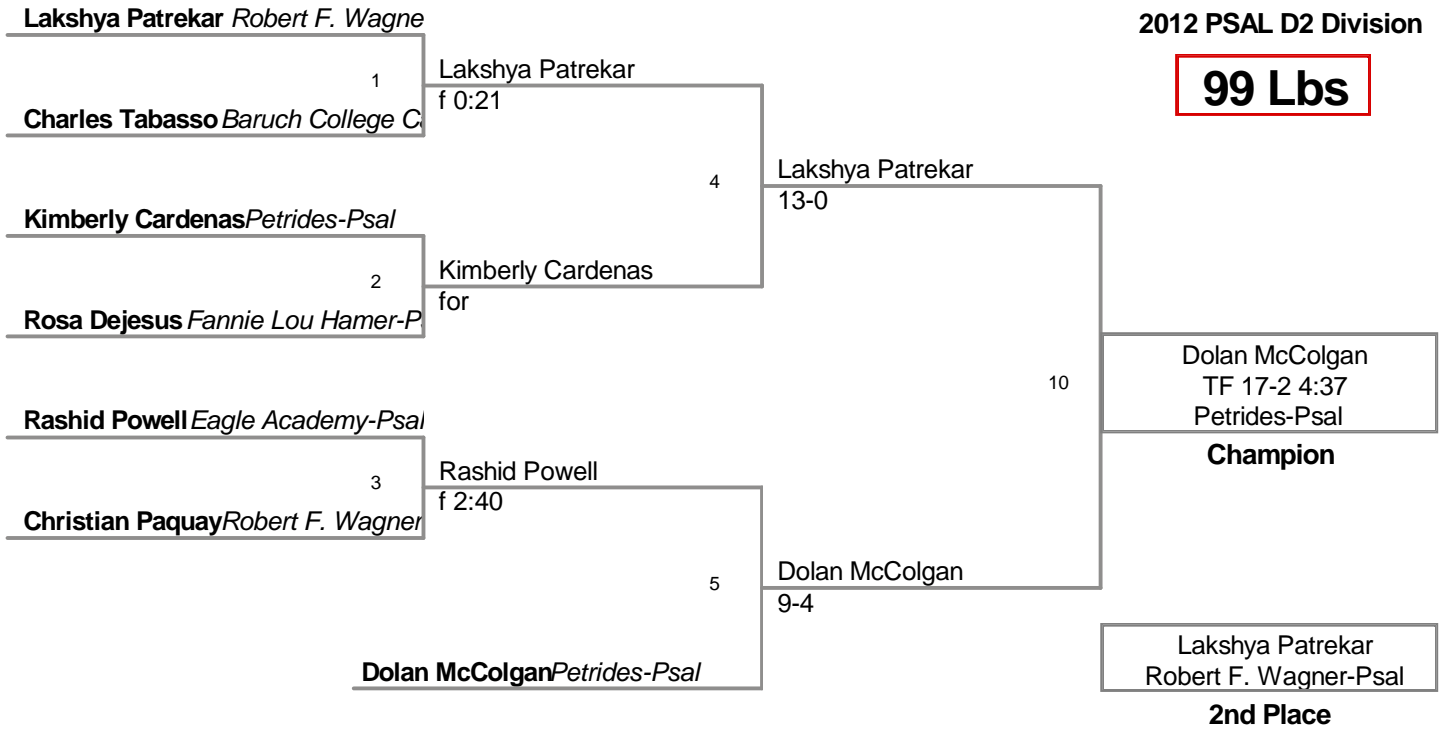

Outstanding Wrestler - Adis Radoncic Riverdale Kingsbridge 145Lbs

Most Pins Least Time - Rashid Powell Eagle Academy 3 pins 6:50

2012 PSAL D2  
2012 PSAL D2 Division

**99 Lbs**

2012 PSAL D2  
2012 PSAL D2 Division