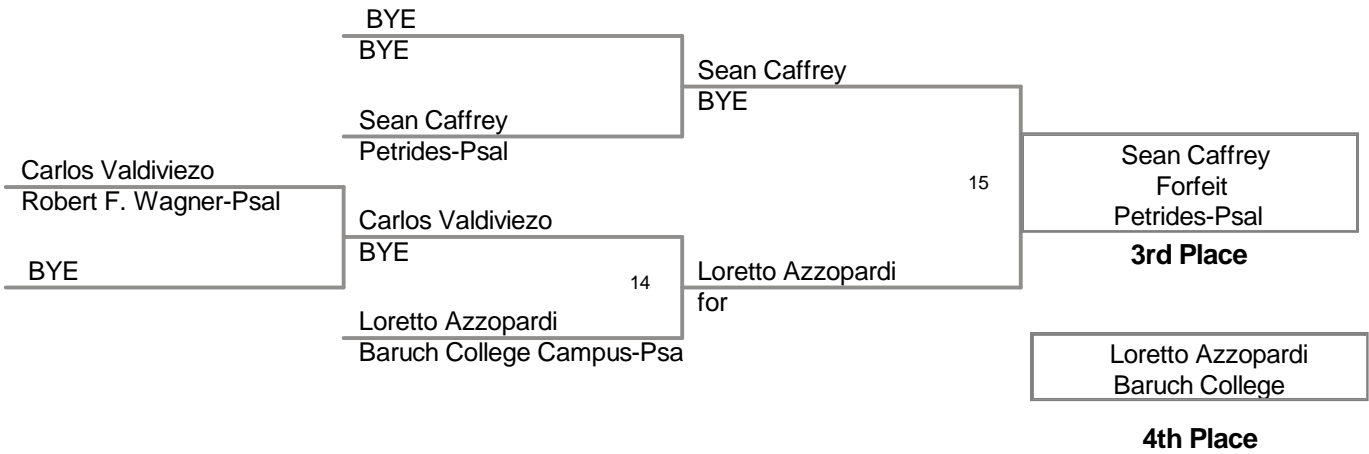

2012 PSAL D2
2012 PSAL D2 Division

106 Lbs