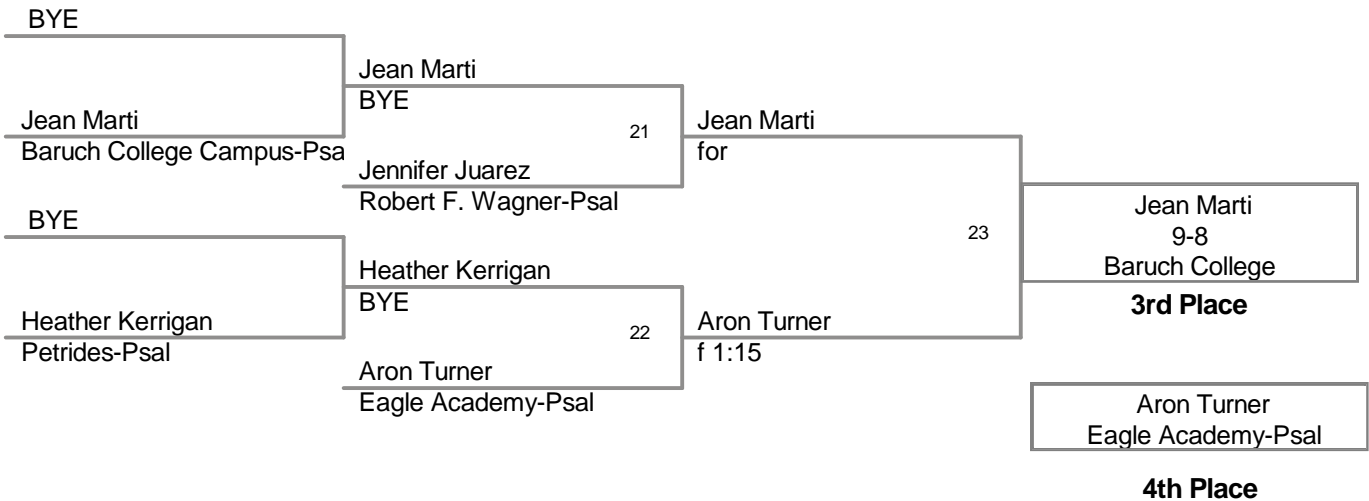

2012 PSAL D2
2012 PSAL D2 Division

113 Lbs