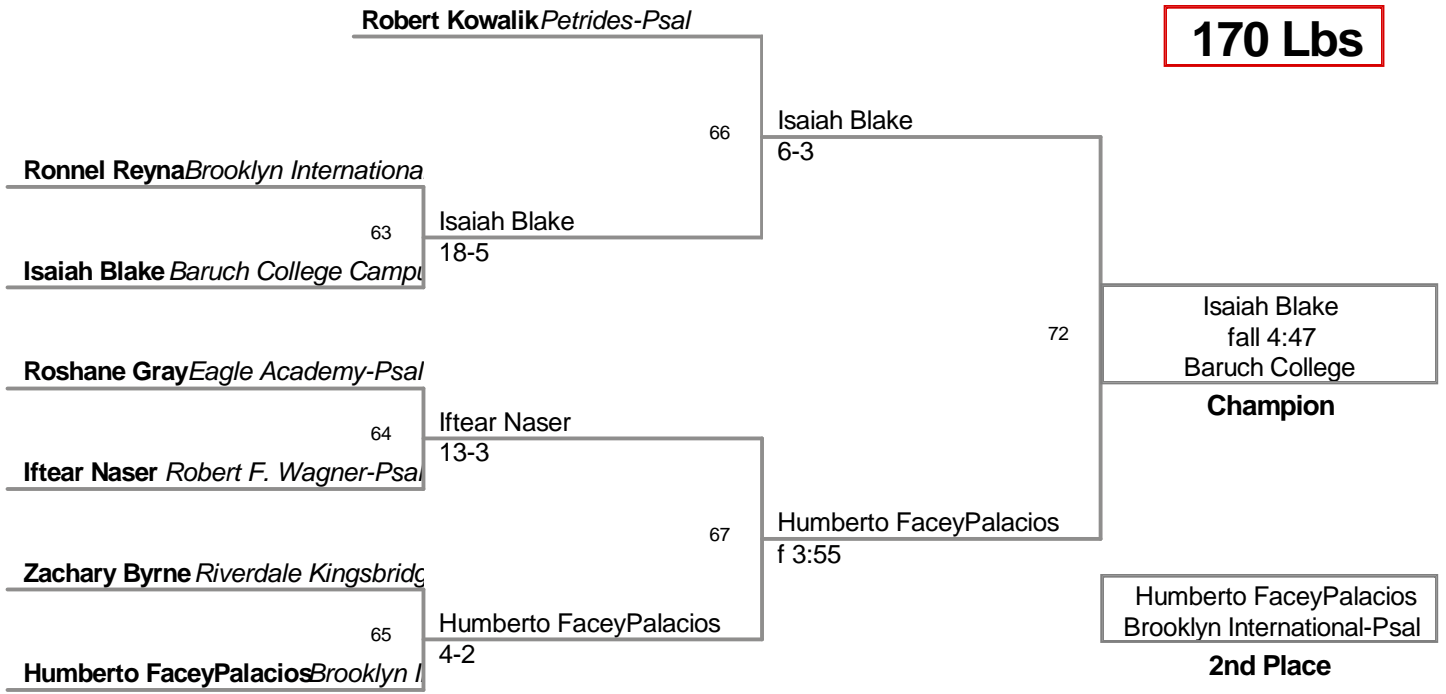

2012 PSAL D2
2012 PSAL D2 Division

170 Lbs