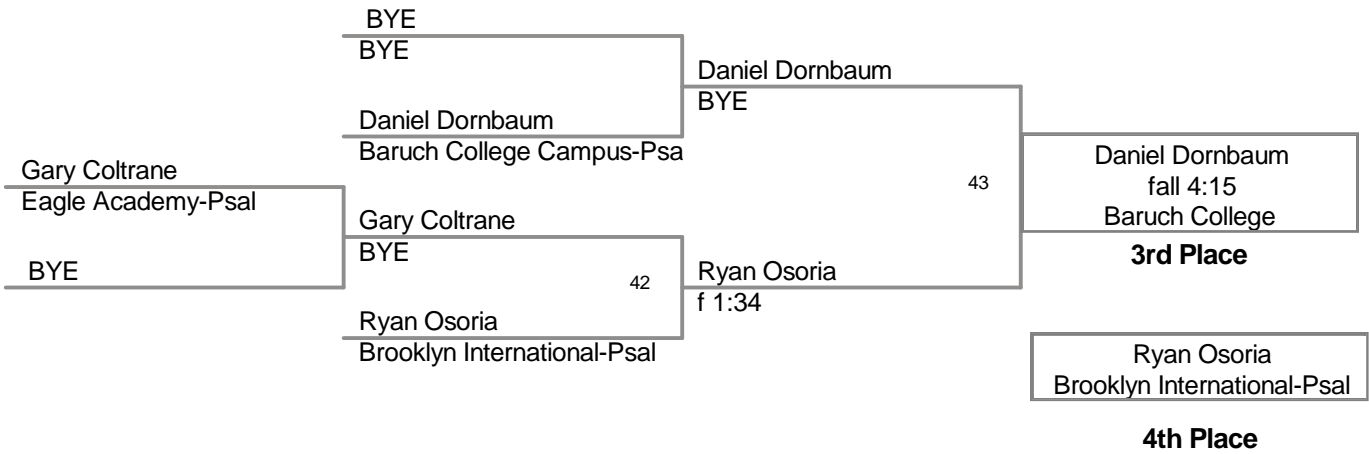

2012 PSAL D2
2012 PSAL D2 Division

138 Lbs