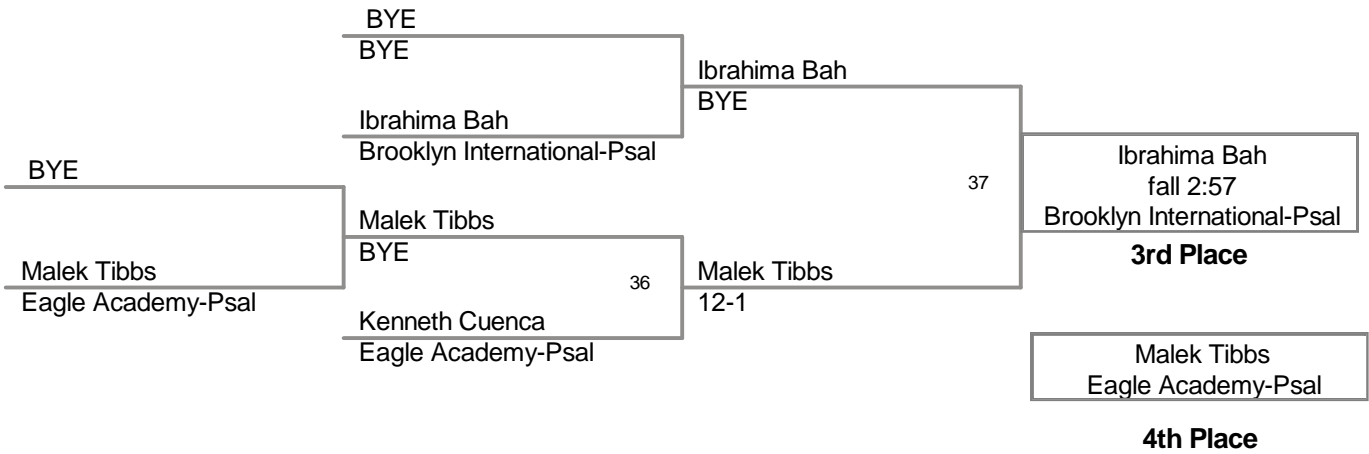

2012 PSAL D2
2012 PSAL D2 Division

132 Lbs