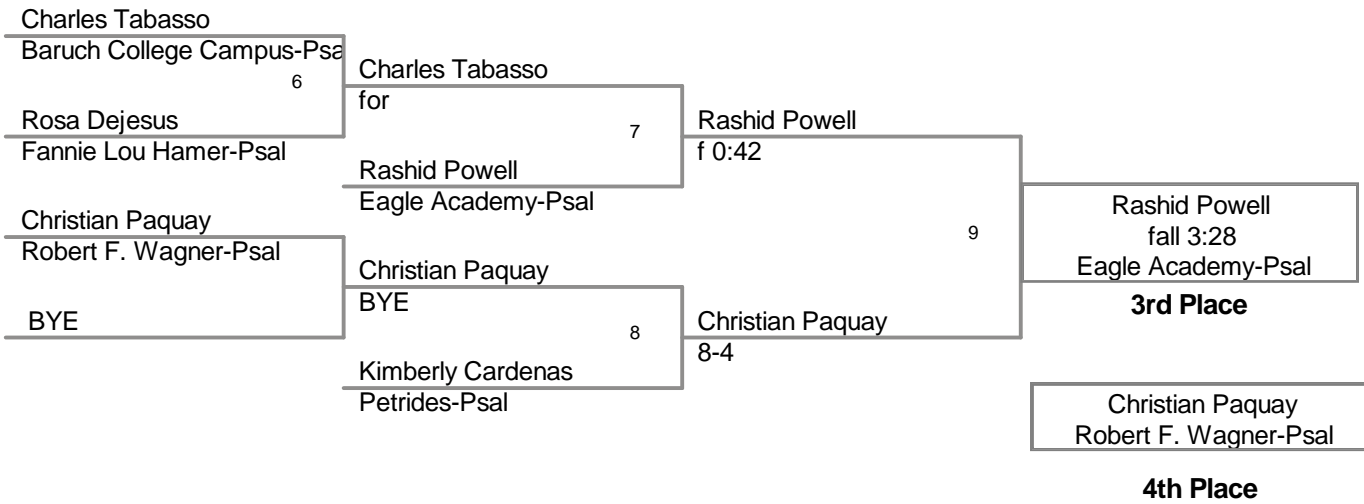

Outstanding Wrestler - Adis Radoncic Riverdale Kingsbridge 145Lbs

Most Pins Least Time - Rashid Powell Eagle Academy 3 pins 6:50

2012 PSAL D2  
2012 PSAL D2 Division

**99 Lbs**

2012 PSAL D2  
2012 PSAL D2 Division